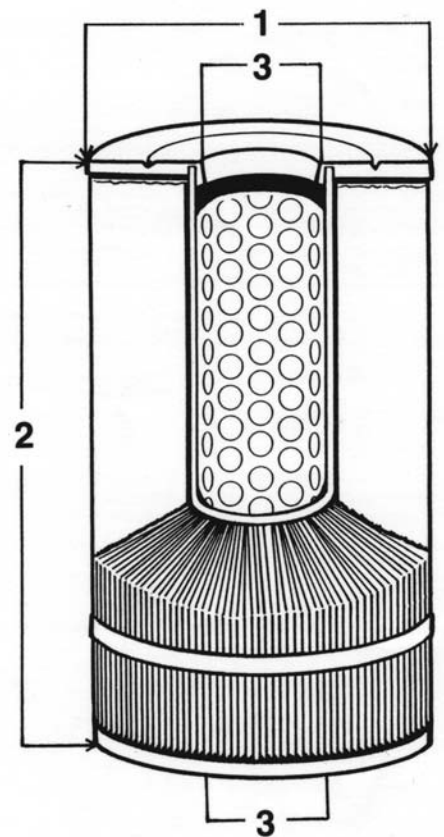

# HOW TO FIND A FILTER CARTRIDGE REPLACEMENT USING THE UNICEL 2008 REPLACEMENT GUIDE

1. Measure the outside diameter of the cartridge (in inches, +/- 1/32").
2. Measure the cartridge length (in inches, +/- 1/16") including end caps but excluding any handles or other extensions. Unicel recommends measuring through the center (if possible) rather than along the outside edge.
3. Identify the cartridge outside edge end cap configuration using the chart on the opposing page. If the top and/or bottom is "open," measure the inside diameter (in inches, +/- 1/32") of the top and/or bottom.
4. Record the OEM name and model of the filter the cartridge came out of (if possible).
5. Count the number of pleats (+/- 2) and note whether there is a center core or not.

The information gathered in 1-5 above can then be used to identify a proper replacement. On pages 1 to 18 of the 2008 Replacement Guide, Unicel cartridges are grouped into "series" based on the outer diameter (O.D.) of the cartridge. For example, the 2000 Series is comprised of cartridges between 2 and 2.99 inches in O.D.; the 9000 Series is comprised of cartridges with an O.D. of 9 inches or greater. *Note that if the cartridge O.D. is either, for example, 4-15/16" or 6-15/16" it may be necessary to check the next series, the 5000 Series and 7000 Series, respectively.*