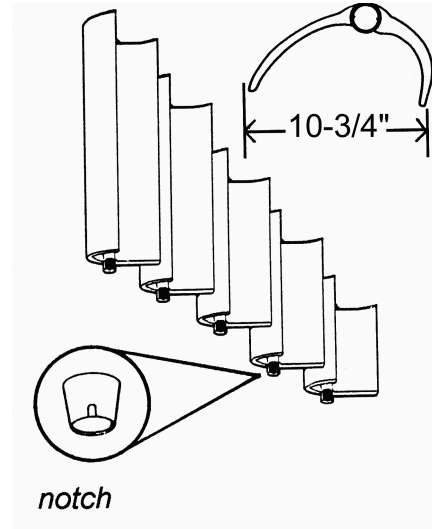

FG-10xx, FG-12xx

Sq. Ft.	Width	Length	Description	UNICEL P/N
24	11"	12"	American, Hayward, Pac-Fab, Sta-Rite, Astral	FG-1002
36	11"	18"	American, Hayward, Pac-Fab, Sta-Rite, Astral, Waterway	FG-1003
48	11"	24"	American, Hayward, Pac-Fab, Sta-Rite, Jandy, Astral, Waterway	FG-1004
60	11"	30"	American, Hayward, Pac-Fab, Sta-Rite, Jandy, Astral, Waterway	FG-1005
72	11"	36"	American, Hayward, Pac-Fab, Sta-Rite	FG-1006
24	11"	12"	American, Hayward, Pac-Fab 7 full + 1 partial SET	FS-2002
36	11"	18"	American, Hayward, Pac-Fab 7 full + 1 partial SET	FS-2003
28	11"	24"	American, Hayward, Pac-Fab 7 full + 1 partial SET	FS-2004
60	11"	30"	American, Hayward, Pac-Fab 7 full + 1 partial SET	FS-2005
72	11"	36"	American, Hayward, Pac-Fab 7 full + 1 partial SET	FS-2006

Note: Collar has open slot (2 notches). Length is measured from one end of the grid to the other (collar not included).

24	10-3/4"	13-1/2"	Premier Atlas, Swimrite	FG-1024
36	10-3/4"	19-5/8"	Premier Atlas, Swimrite	FG-1036
48	10-3/4"	25-5/8"	Premier Atlas, Swimrite	FG-1048
60	10-3/4"	31-3/4"	Premier Atlas, Swimrite	FG-1060
72	10-3/4"	37-3/4"	Premier Atlas, Swimrite	FG-1072

Note: Collar has single notch and is covered with a white adapter. Length is measured from collar notch to opposite end of grid.

24	10-3/4"	13-5/16"	Purex	FG-1224
36	10-3/4"	19-3/8"	Purex	FG-1236
48	10-3/4"	25-3/8"	Purex	FG-1248
60	10-3/4"	31-5/16"	Purex	FG-1260
72	10-3/4"	37-5/16"	Purex	FG-1272

Note: Collar has single notch and is covered with a black adapter. Length is measured from collar notch to opposite end of grid.