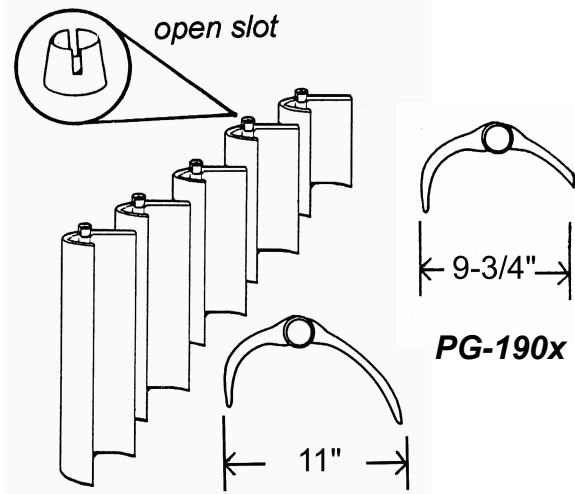

FG-1000

Vertical DE Grids: Full

FG-100x