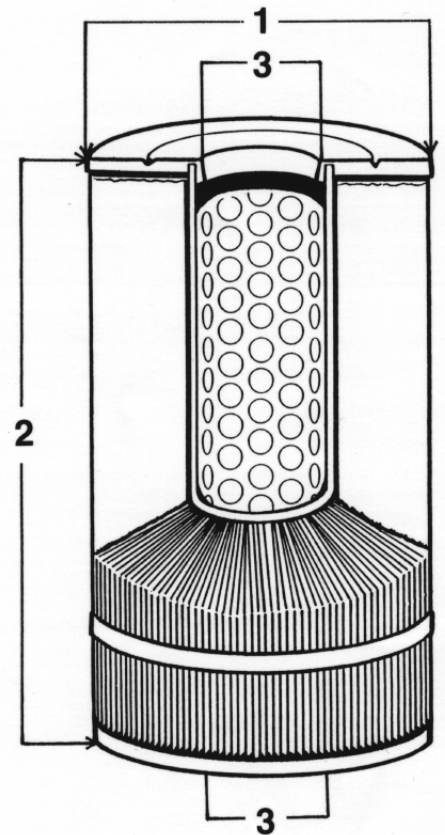

# HOW TO FIND A FILTER CARTRIDGE REPLACEMENT USING THE UNICEL 2010 REPLACEMENT GUIDE

1. Measure the outside diameter of the cartridge (in inches, +/- 1/32").
2. Measure the cartridge length (in inches, +/- 1/16") including end caps but excluding any handles or other extensions. Unicel recommends measuring through the center (if possible) rather than along the outside edge.
3. Identify the cartridge outside edge end cap configuration using the chart on the opposing page. If the top and/or bottom is "open," measure the inside diameter (in inches, +/- 1/32") of the top and/or bottom.
4. Record the OEM name and model of the filter the cartridge came out of (if possible).
5. Count the number of pleats (+/- 2) and note whether there is a center core or not.

The information gathered in 1-5 above can then be used to identify a proper replacement. On pages 1 to 18 of the 2010 Replacement Guide, Unicel cartridges are grouped into "series" based on the outer diameter (O.D.) of the cartridge. For example, the 2000 Series is comprised of cartridges between 2 and 2.99 inches in O.D.; the 9000 Series is comprised of cartridges with an O.D. of 9 inches or greater. *Note that if the cartridge O.D. is either, for example, 4-15/16" or 6-15/16" it may be necessary to check the next series, the 5000 Series and 7000 Series, respectively.*