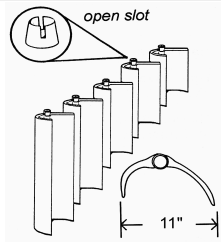

FG-1000

Vertical DE Grids: Full

FG-100x